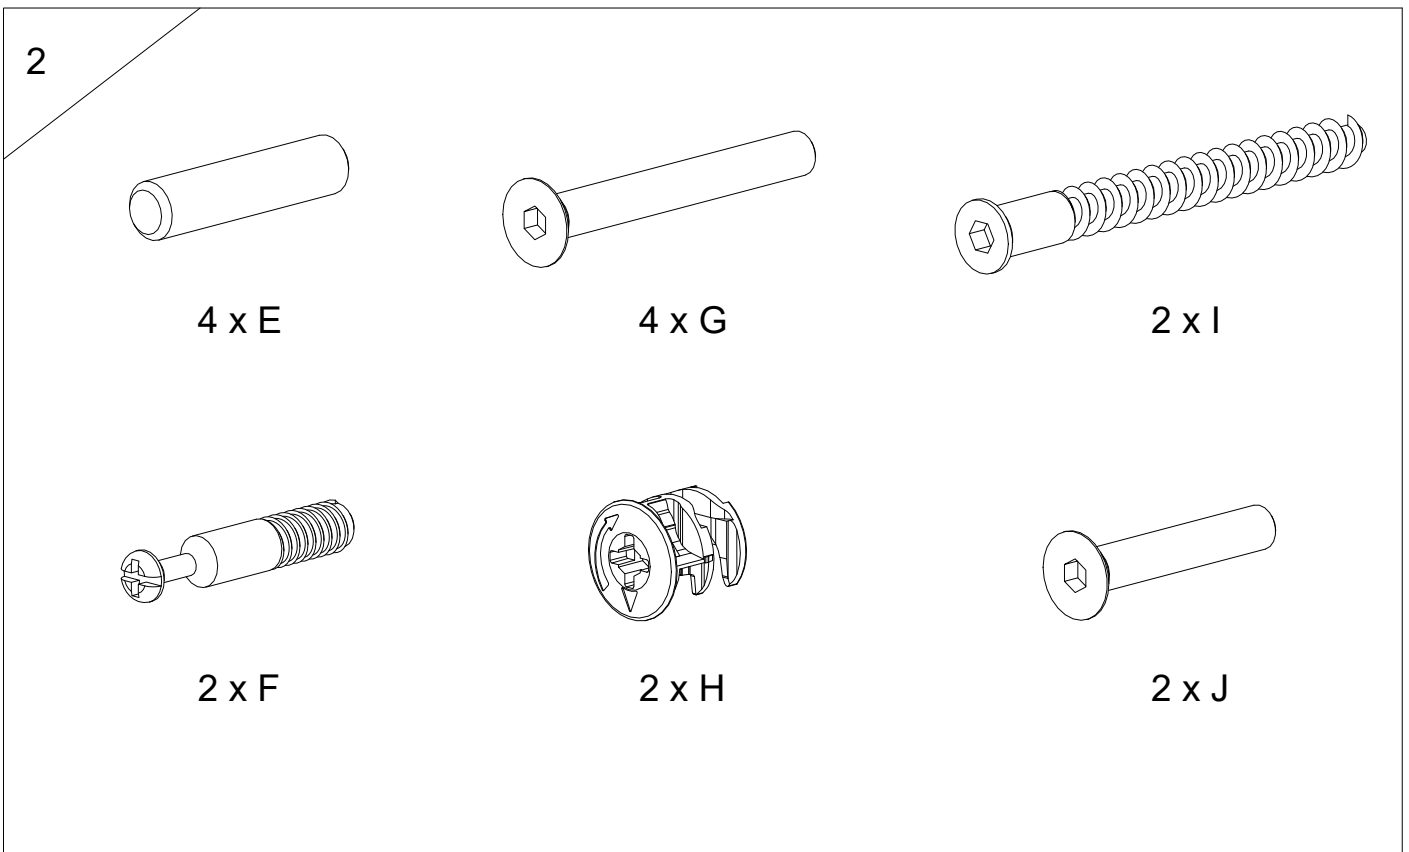

Assembly Guide

Flatline wall mounted search station

12.2023

First check the contents to make sure that nothing is missing. Sort out the screws and fittings as shown.
Assemble your furniture step by step, as shown in the illustrations.

Assembly Guide

Flatline wall mounted search station

Flatline wall mounted search station

3

The hardware (not included) used to secure the angled brackets (A) to the wall depends on your wall material.
If you are unsure about what type of screw to use, contact your local hardware store.

Dimension of hole distance:

Flatline wall mounted search station

Assembly Guide

Flatline wall mounted search station

Flatline wall mounted search station