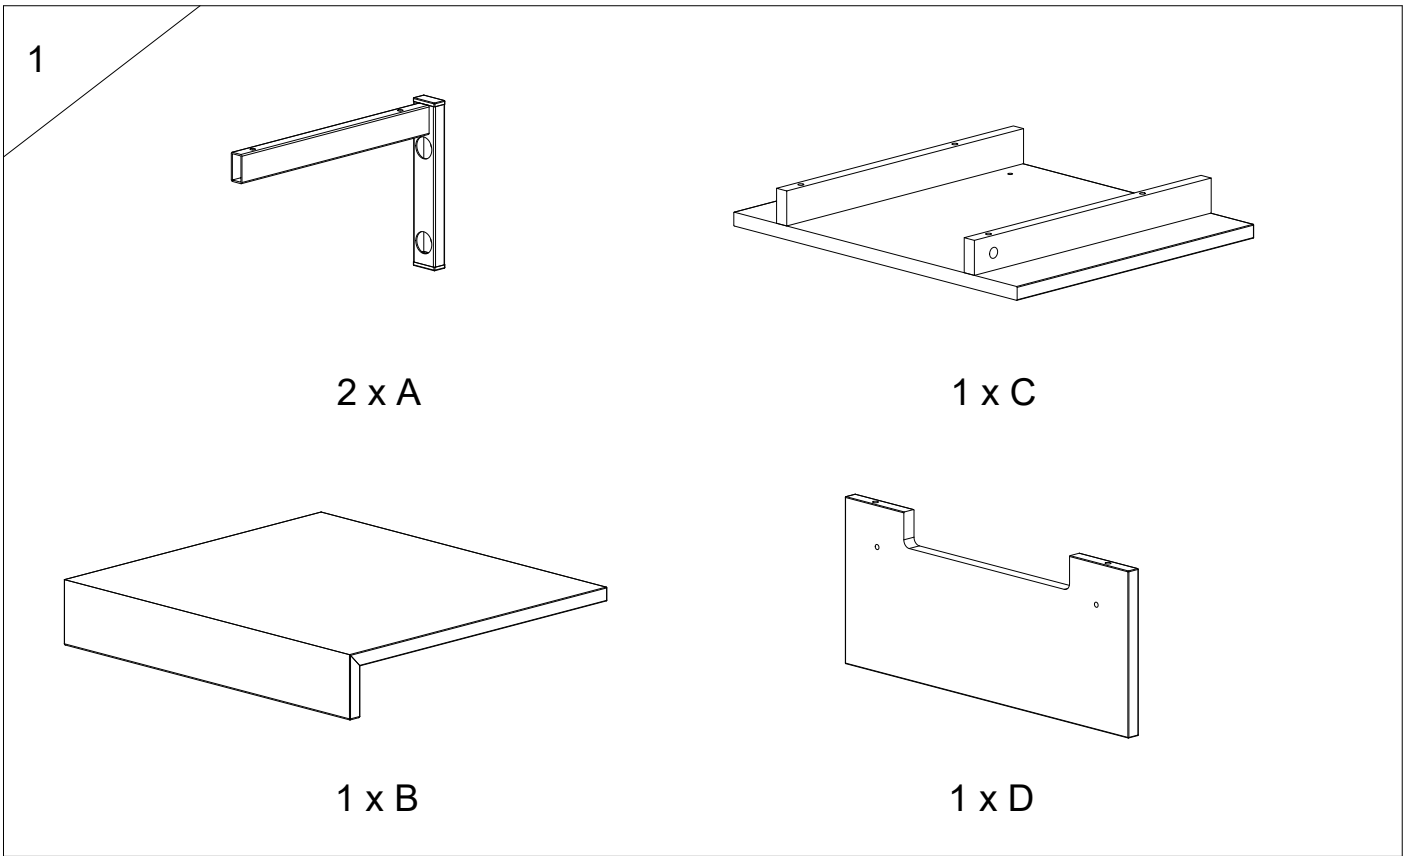

Assembly Guide

Flatline wall mounted search station

12.2023

First check the contents to make sure that nothing is missing. Sort out the screws and fittings as shown.
Assemble your furniture step by step, as shown in the illustrations.

Assembly Guide

Flatline wall mounted search station

Flatline wall mounted search station

3

The hardware (not included) used to secure the angled brackets (A) to the wall depends on your wall material.
If you are unsure about what type of screw to use, contact your local hardware store.

Dimension of hole distance:

Flatline wall mounted search station

Assembly Guide

Flatline wall mounted search station

Flatline wall mounted search station