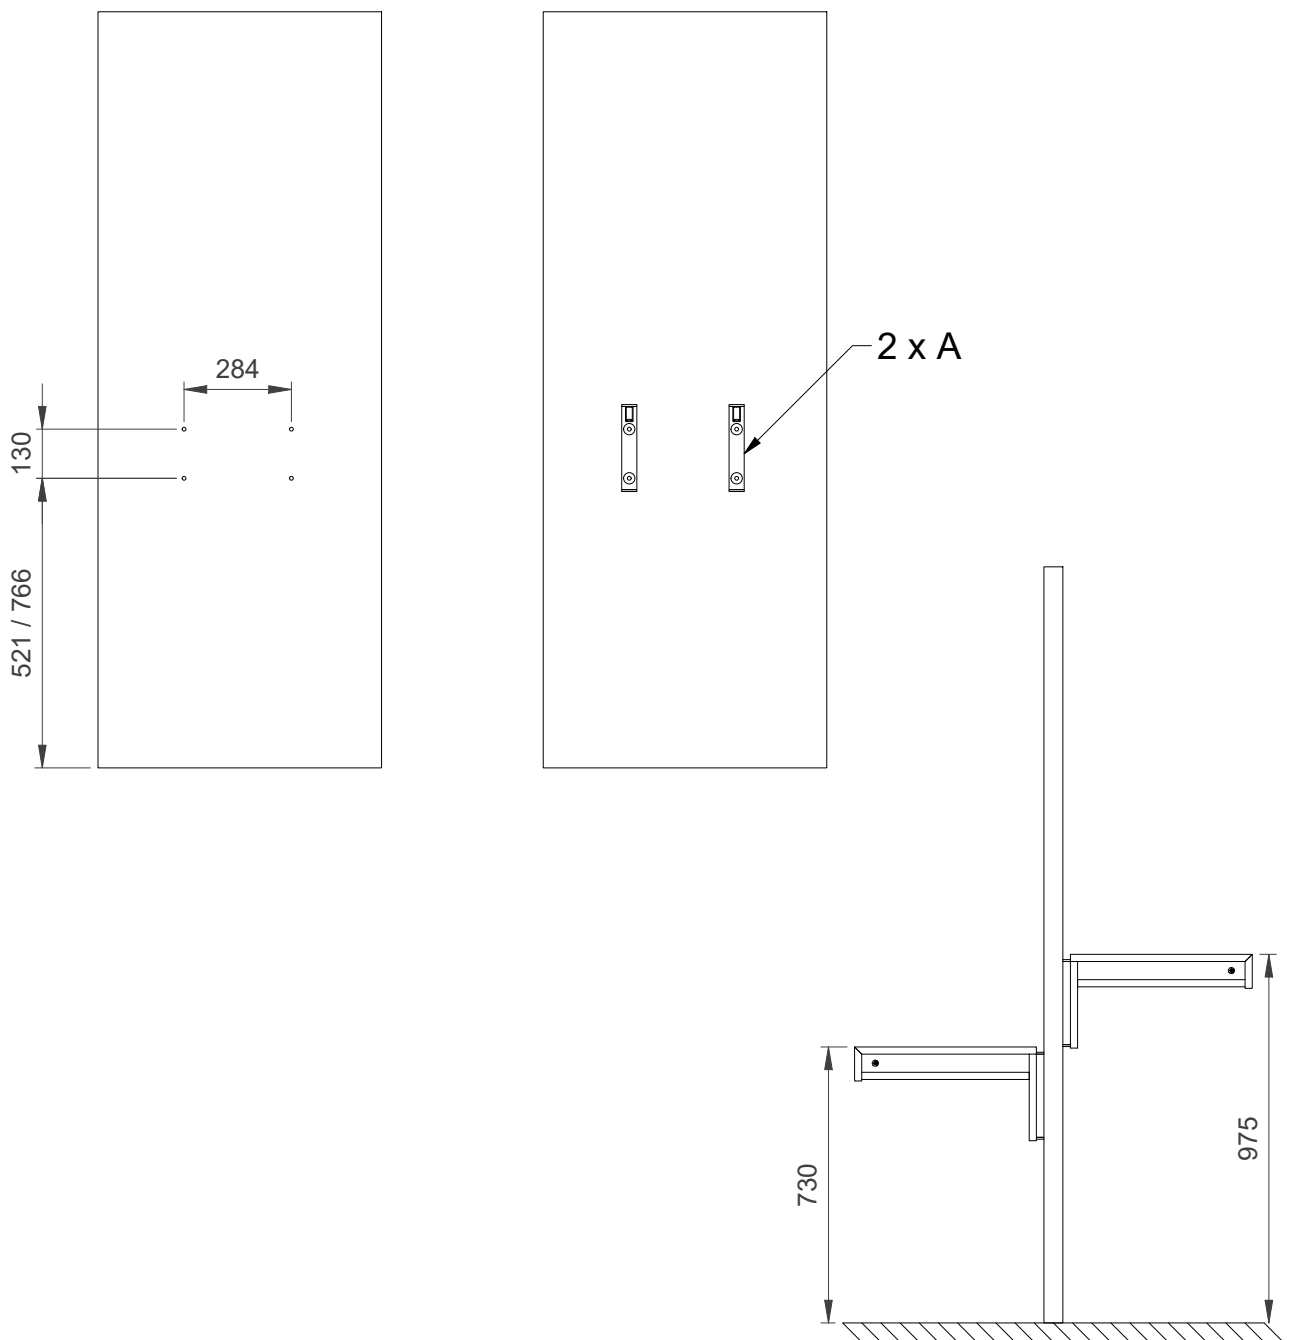

Assembly Guide

Flatline wall mounted search station

Flatline wall mounted search station

3

The hardware (not included) used to secure the angled brackets (A) to the wall depends on your wall material.
If you are unsure about what type of screw to use, contact your local hardware store.

Dimension of hole distance:

Flatline wall mounted search station

Assembly Guide

Flatline wall mounted search station

Flatline wall mounted search station